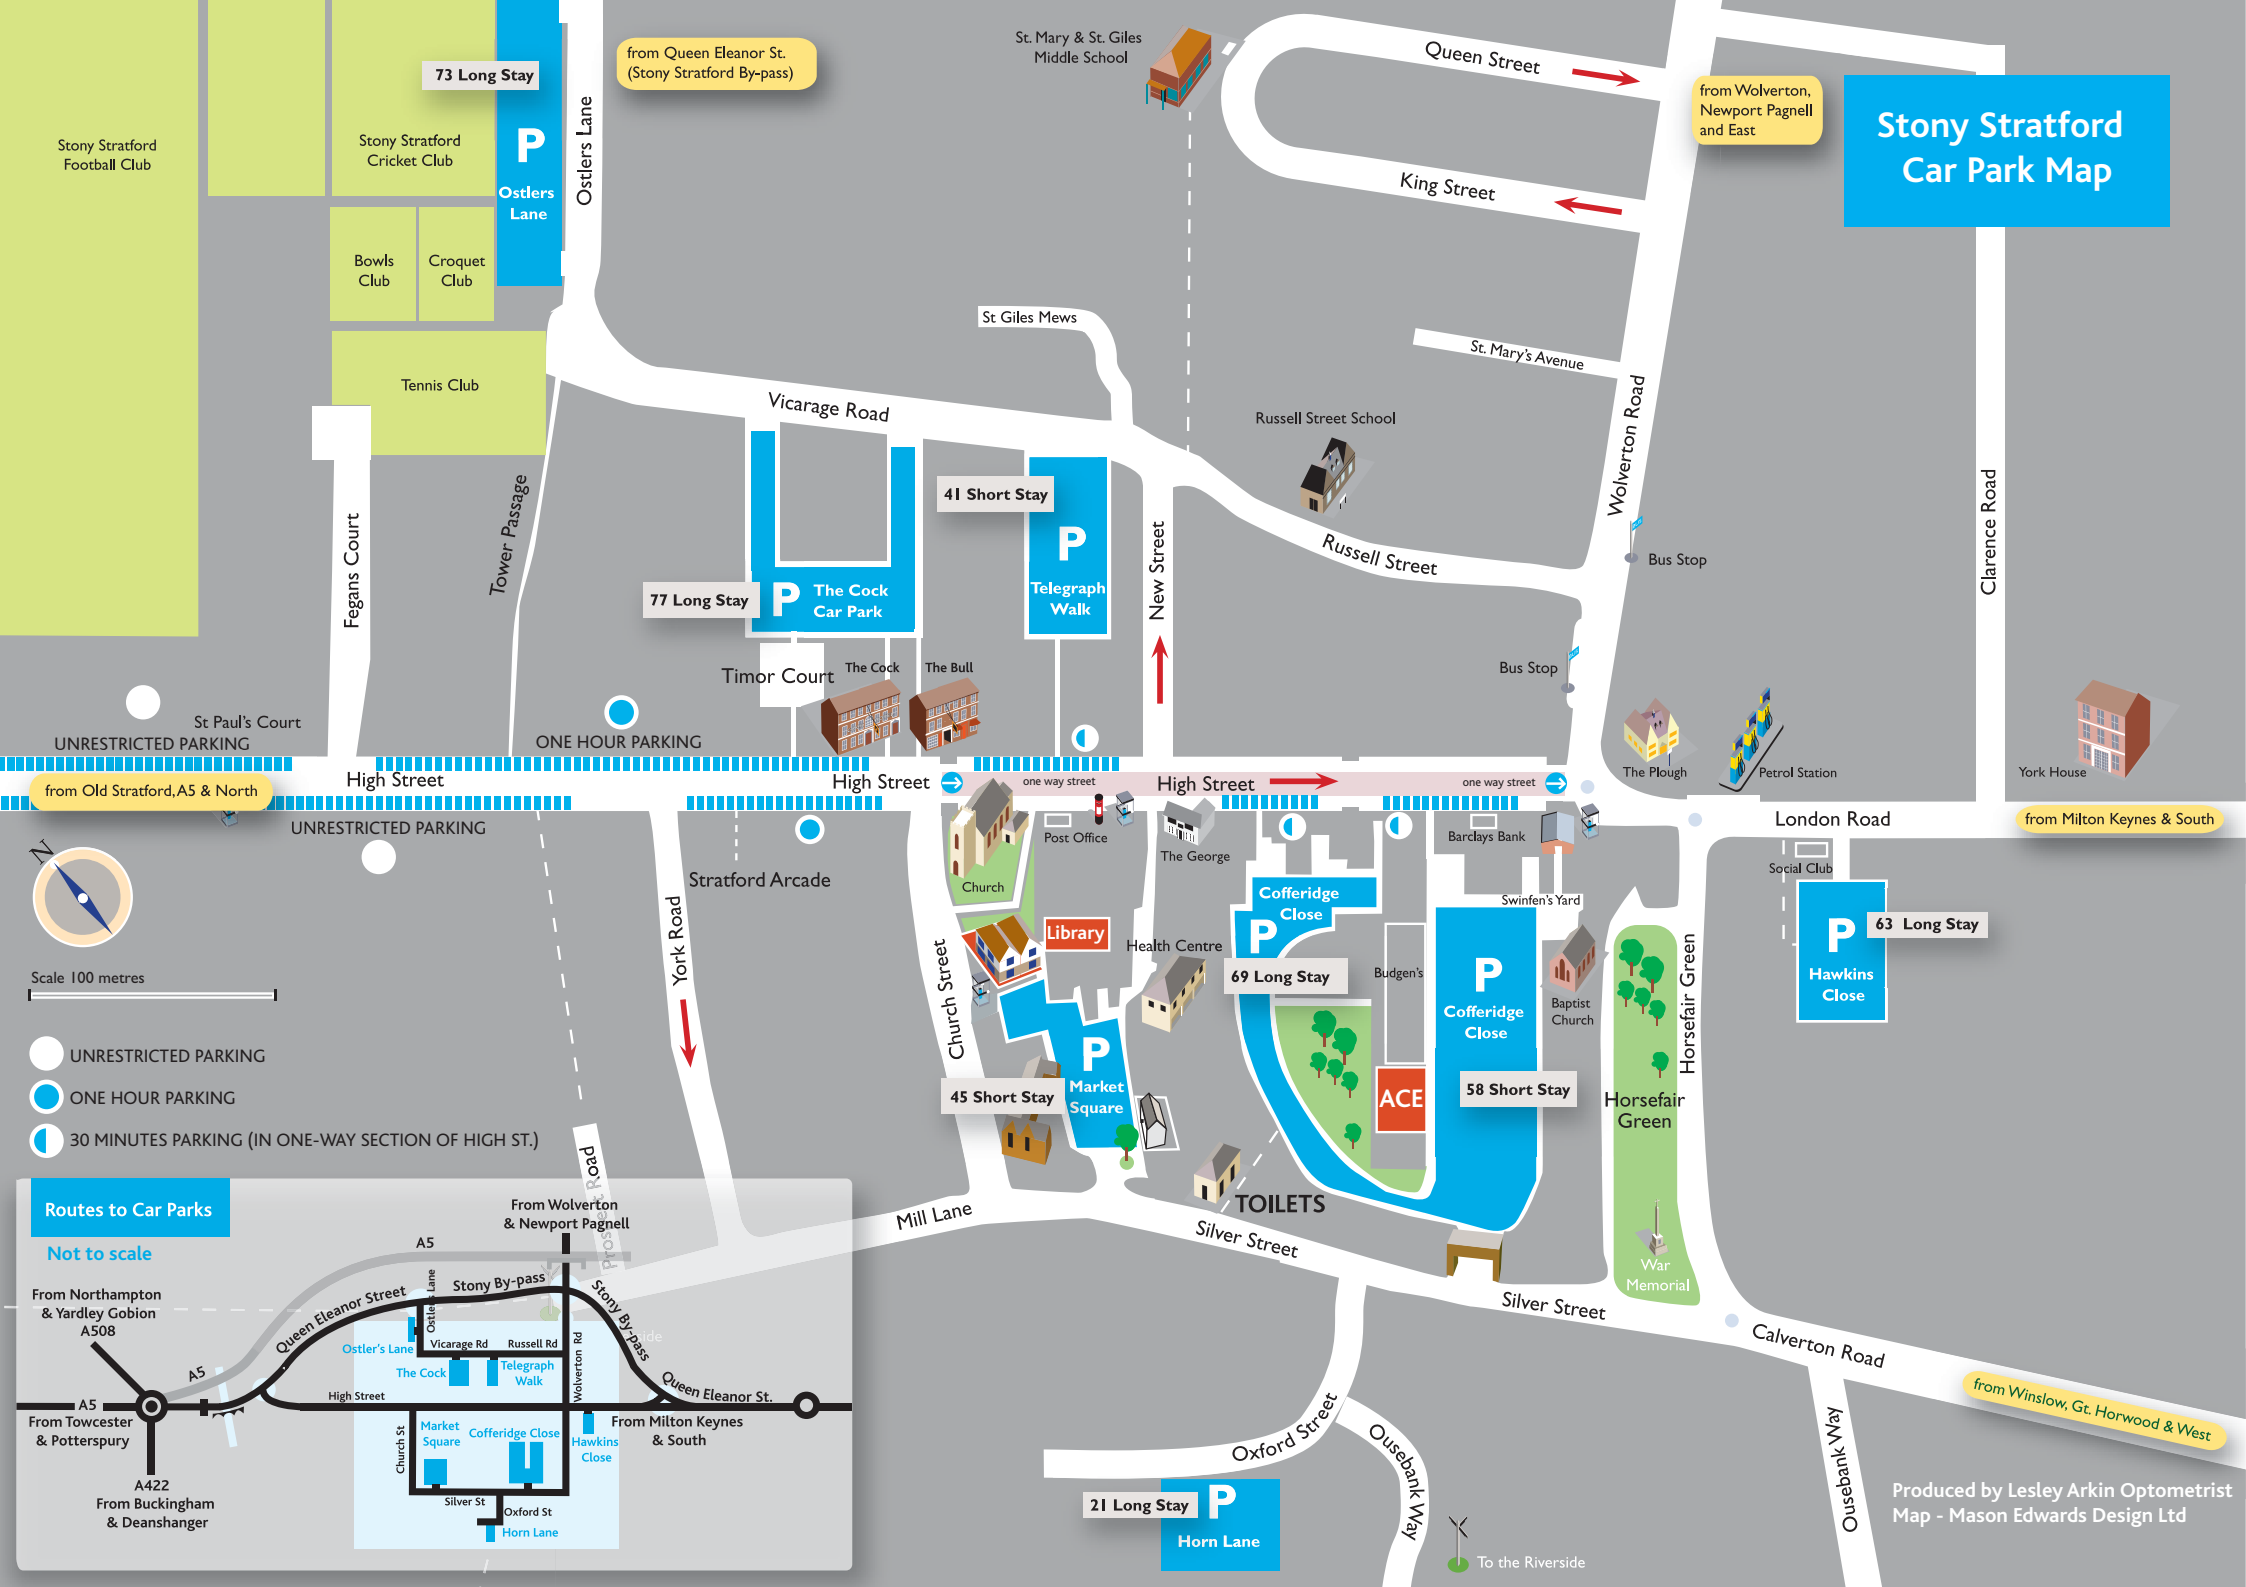

Stony Stratford Car Park Map

Scale 100 metres

- UNRESTRICTED PARKING
- ONE HOUR PARKING
- 30 MINUTES PARKING (IN ONE-WAY SECTION OF HIGH ST.)

Produced by Lesley Arkin Optometrist
Map - Mason Edwards Design Ltd